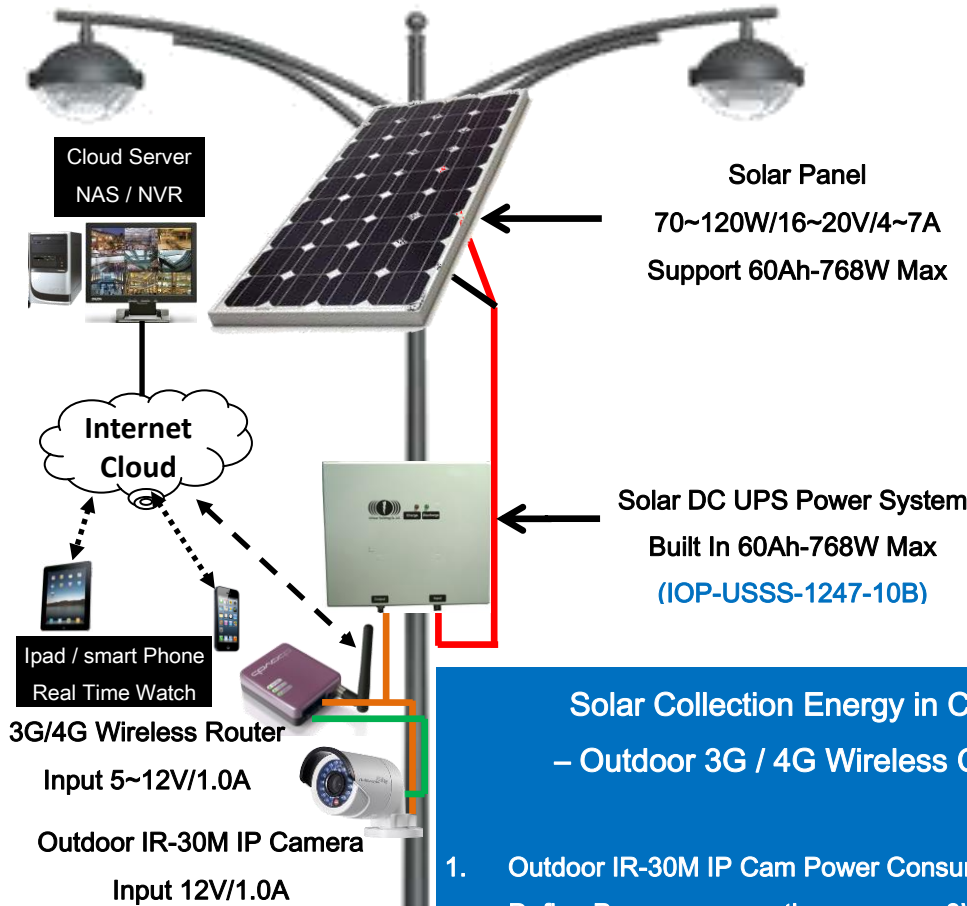

Outdoor 3G / 4G Wireless Cloud Surveillance System with 『Solar DC UPS Power System』

Solar Collection Energy in Cloudy & Rainy day model – Outdoor 3G / 4G Wireless Cloud Surveillance System

1. Outdoor IR-30M IP Cam Power Consumption: @day 1.8W/H @night 3.2W/H
Define Power consumption average: 3W/H
2. 3G / 4G Wireless Router Power Consumption: 3W/H
3. Design 『Rainy days 4 days in a row』 Solar DC UPS Power System to Power Supply for Outdoor 3G/4G Wireless Cloudy Surveillance System:
 - $(3W/H + 3W/H) * 24H * 4D = 576WH$
 - $576WH / 12.8V = 45Ah$
 Suggest use DC UPS IOP-USSS-1247-10B 594WH (46.4Ah @ 12.8V)
4. Set up Solar Panel Calculation (define sunshine in 5hrs and one day full charge)
 $594W / 5H = 119W/H$
 Suggest use Solar Panel IOP-OSPMC-110176401 110W/17.05V/6.46A

Design explains:

This design for rainy first generation solar collector system, has 30% more than the average solar system power efficiency, but only design "4 days for a rainy day" system that is required to use 46Ah C-LiFePO4 Lithium battery capacity, if the design is "continuous rainy days 10 days" system, the entire solar system costs would be staggering.

Outdoor 3G / 4G Wireless Cloud Surveillance System with 『APS Parallel Solar DC UPS Power System』

Outdoor 3G / 4G Wireless Cloud Surveillance System with 『APS Parallel Solar DC UPS Power System』

Real Test Result – 110W/h Solar Panel * 3 will 100% 365days Working in Rainy Days