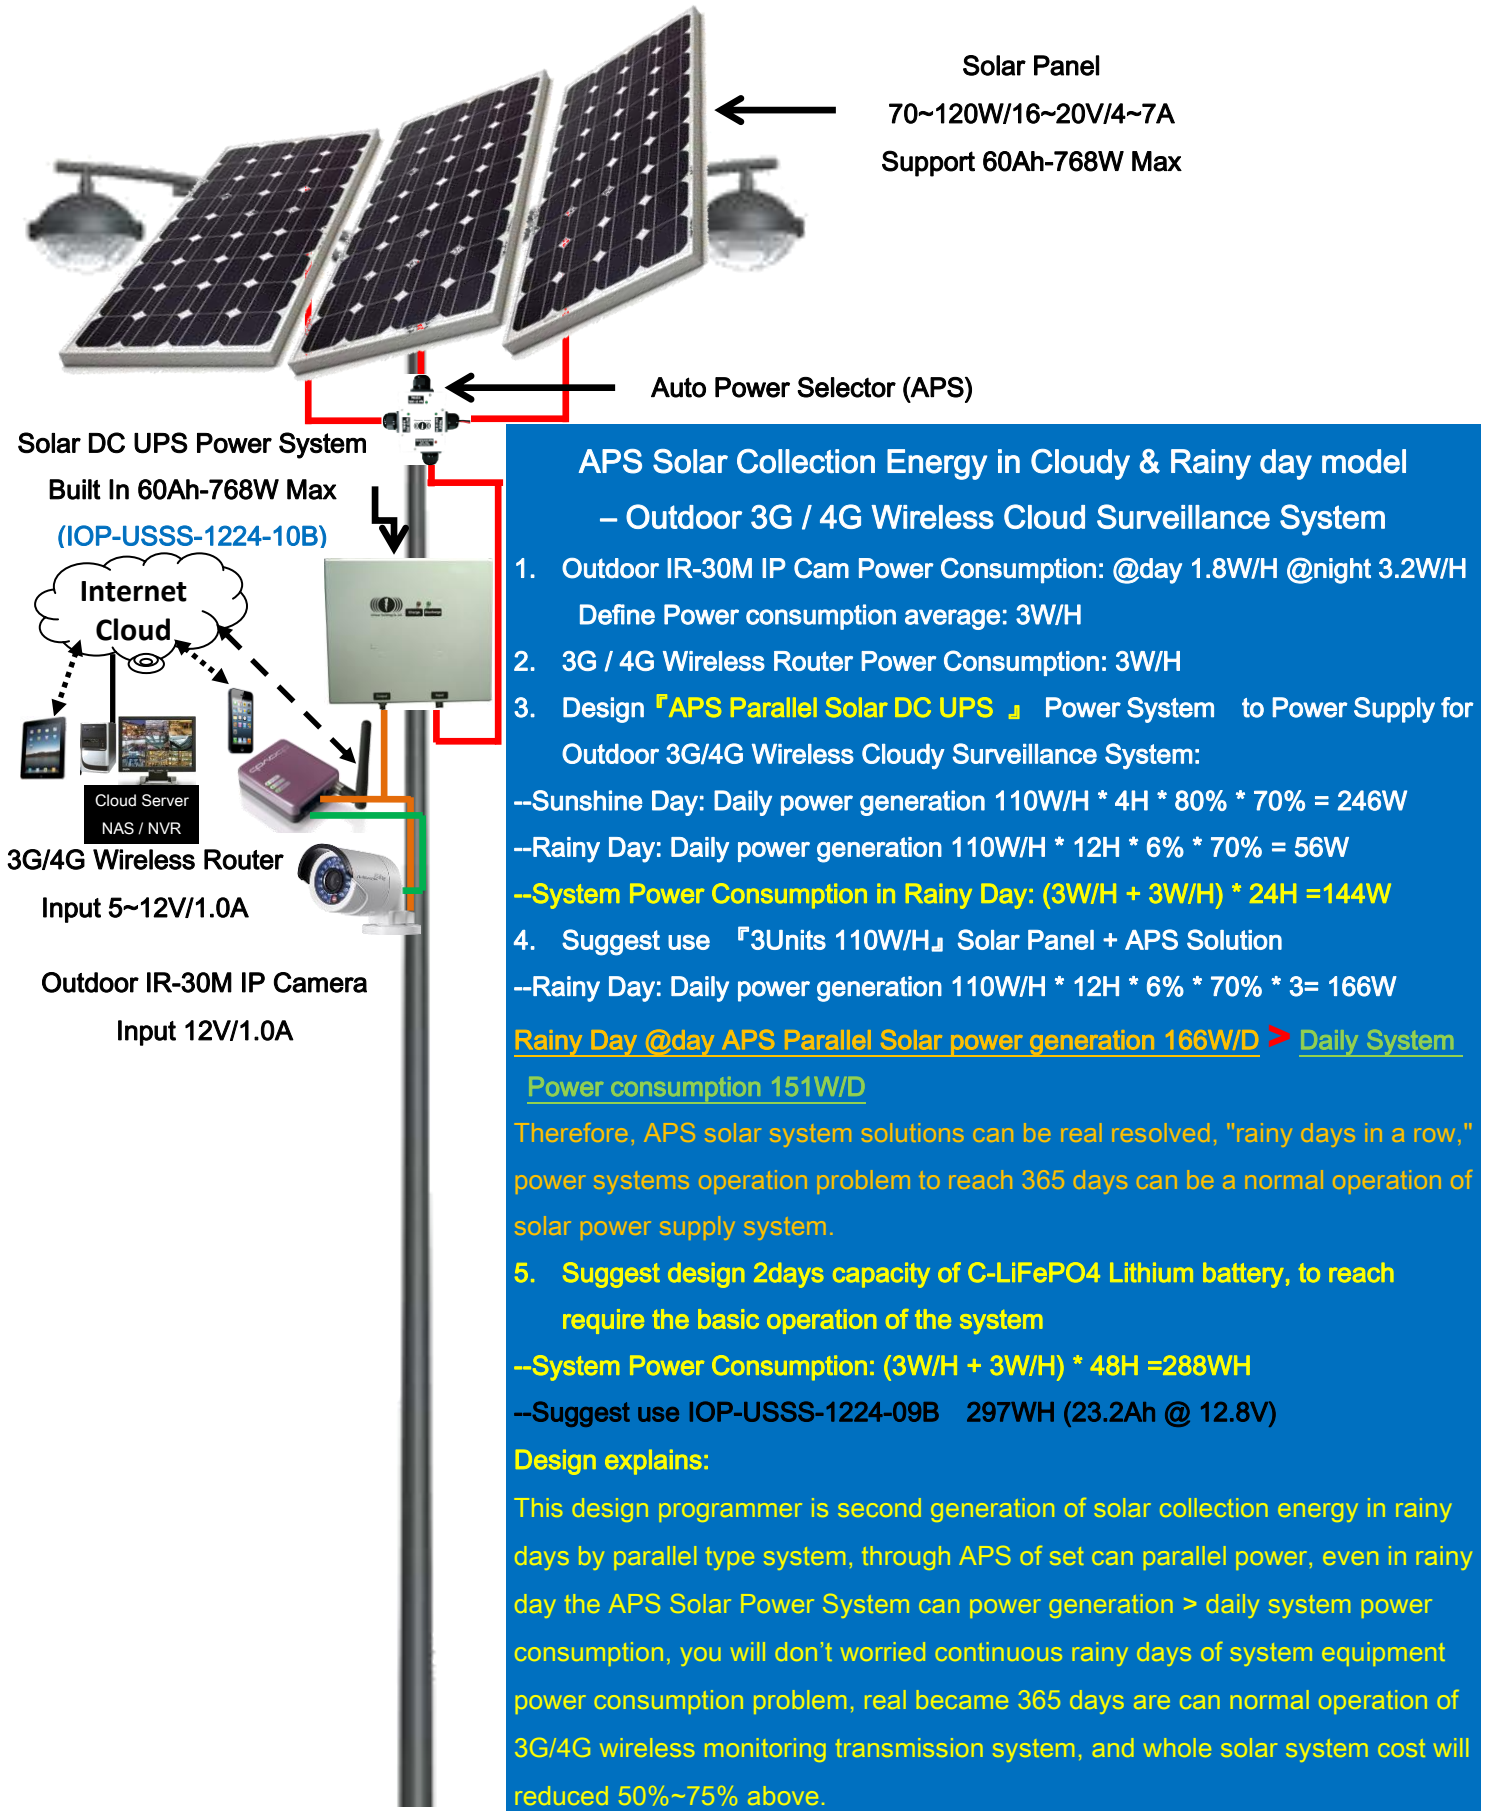

Outdoor 3G / 4G Wireless Cloud Surveillance System with 『Solar DC UPS Power System』

Solar Collection Energy in Cloudy & Rainy day model – Outdoor 3G / 4G Wireless Cloud Surveillance System

1. Outdoor IR-30M IP Cam Power Consumption: @day 1.8W/H @night 3.2W/H
Define Power consumption average: 3W/H
2. 3G / 4G Wireless Router Power Consumption: 3W/H
3. Design 『Rainy days 4 days in a row』 Solar DC UPS Power System to Power Supply for Outdoor 3G/4G Wireless Cloudy Surveillance System:
 - $(3W/H + 3W/H) * 24H * 4D = 576WH$
 - $576WH / 12.8V = 45Ah$
 Suggest use DC UPS IOP-USSS-1247-10B 594WH (46.4Ah @ 12.8V)
4. Set up Solar Panel Calculation (define sunshine in 5hrs and one day full charge)
 $594W / 5H = 119W/H$
 Suggest use Solar Panel IOP-OSPMC-110176401 110W/17.05V/6.46A

Design explains:

This design for rainy first generation solar collector system, has 30% more than the average solar system power efficiency, but only design "4 days for a rainy day" system that is required to use 46Ah C-LiFePO4 Lithium battery capacity, if the design is "continuous rainy days 10 days" system, the entire solar system costs would be staggering.

Outdoor 3G / 4G Wireless Cloud Surveillance System with 『APS Parallel Solar DC UPS Power System』

Outdoor 3G / 4G Wireless Cloud Surveillance System with 『APS Parallel Solar DC UPS Power System』

Real Test Result – 110W/h Solar Panel * 3 will 100% 365days Working in Rainy Days